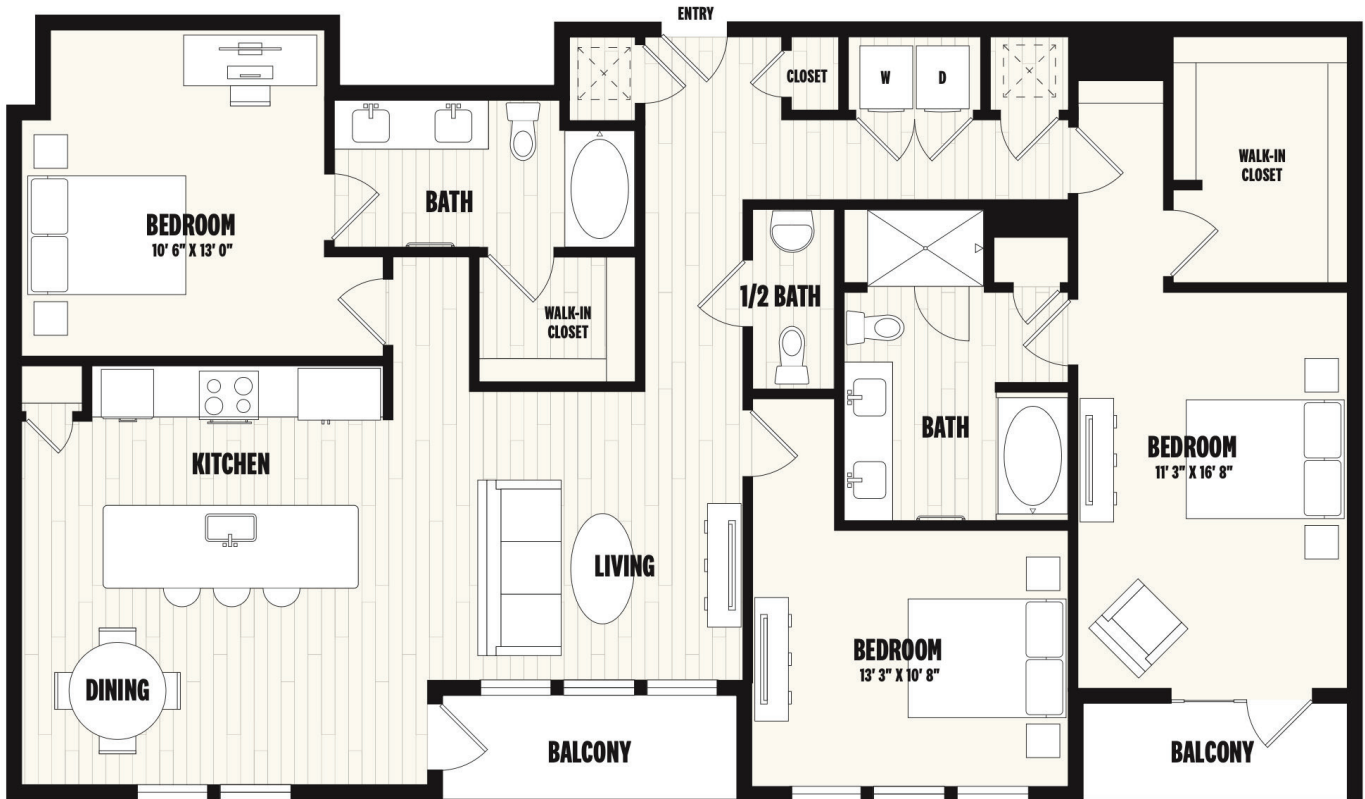

P5

1842

2 BEDS / 2.5 BATH

TEN50

1050 Broadway | Denver, CO 80203

www.liveatten50.com

Floorplans are artist's rendering. All dimensions are approximate. Actual product and specifications may vary in dimension or detail.
Not all features are available in every rental home. Prices and availability are subject to change. Please see a representative for details.