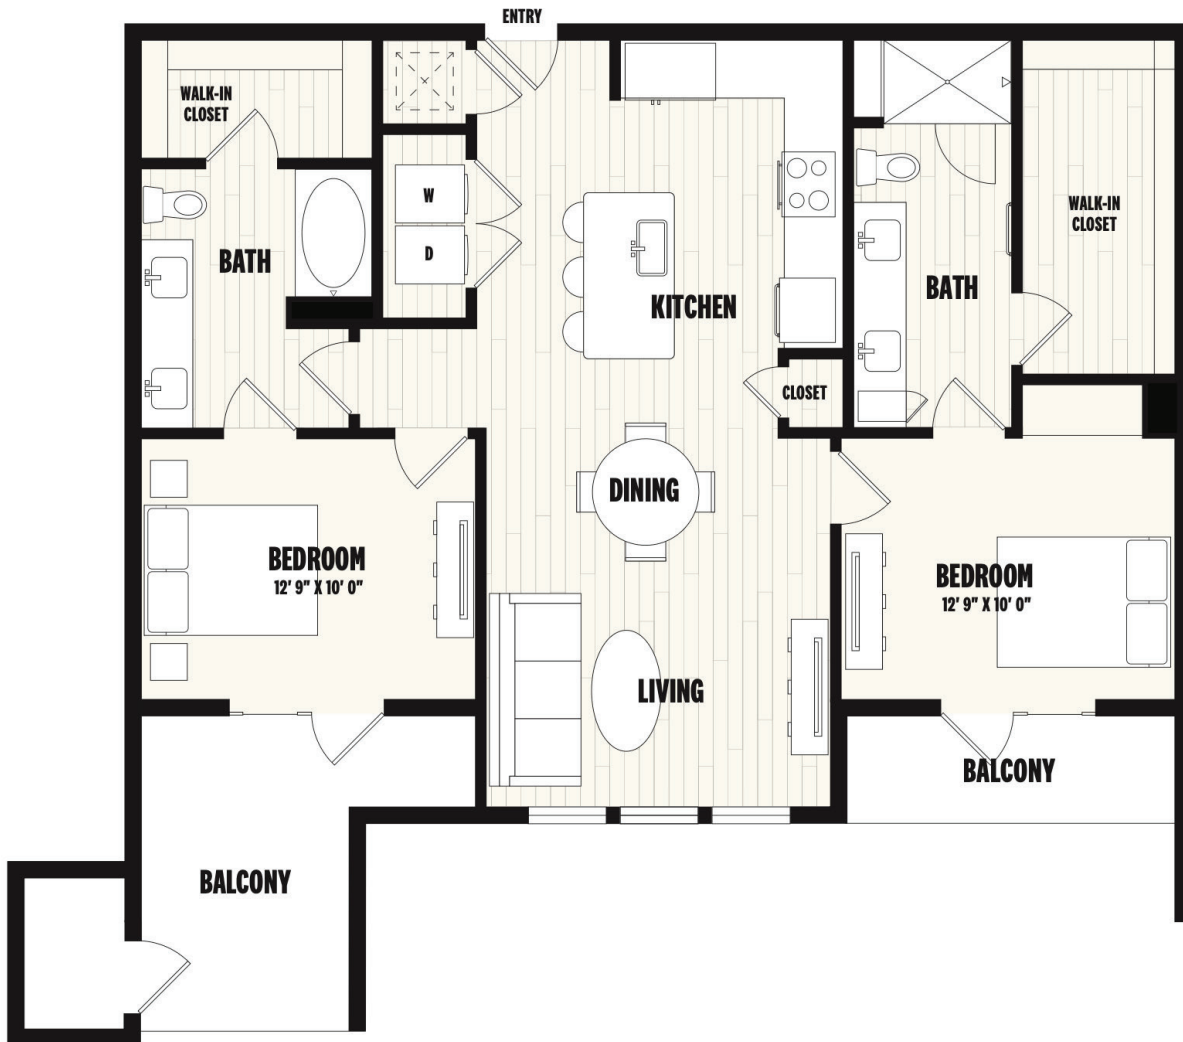

P3

2 BED / 2.5 BATH

1354

SQ. FT.

TEN50

1050 Broadway | Denver, CO 80203

www.liveatten50.com

Floorplans are artist's rendering. All dimensions are approximate. Actual product and specifications may vary in dimension or detail.
Not all features are available in every rental home. Prices and availability are subject to change. Please see a representative for details.