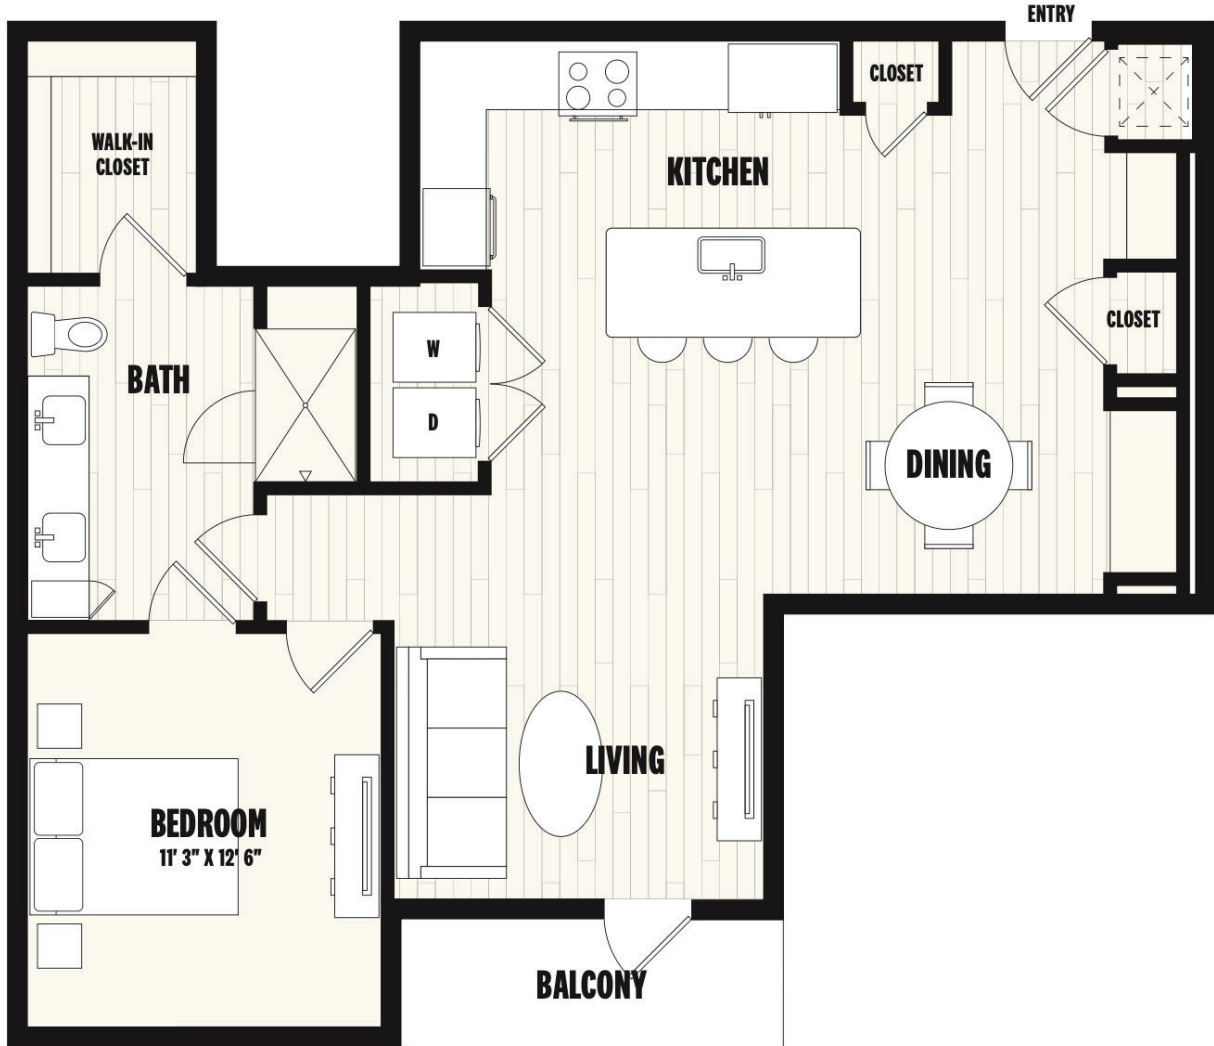

P1

1 BED / 1.5 BATH

1025

SQ. FT.

TEN50

1050 Broadway | Denver, CO 80203

www.liveatten50.com

Floorplans are artist's rendering. All dimensions are approximate. Actual product and specifications may vary in dimension or detail.
Not all features are available in every rental home. Prices and availability are subject to change. Please see a representative for details.