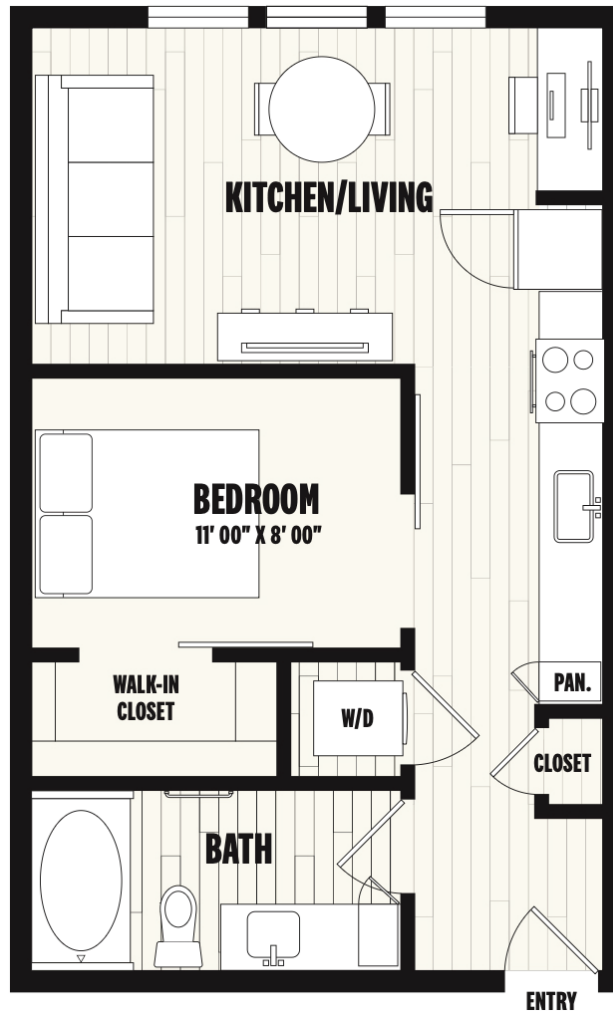

E2A

STUDIO / 1 BATH

536

SQ. FT.

TEN50

1050 Broadway | Denver, CO 80203

www.liveatten50.com

Floorplans are artist's rendering. All dimensions are approximate. Actual product and specifications may vary in dimension or detail.
Not all features are available in every rental home. Prices and availability are subject to change. Please see a representative for details.