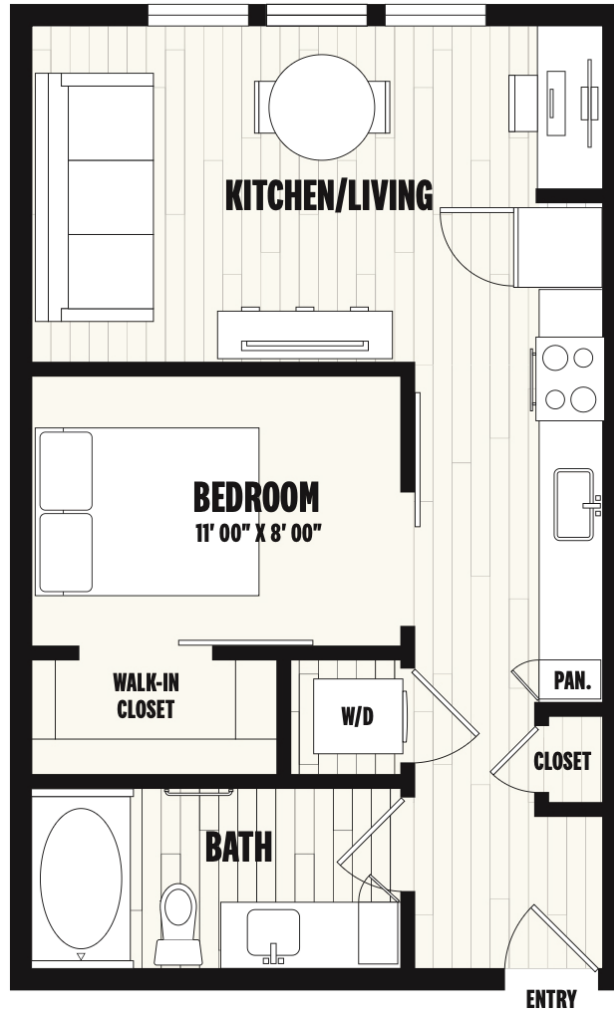

E2

STUDIO / 1 BATH

536

SQ. FT.

TEN50

1050 Broadway | Denver, CO 80203

www.liveatten50.com

Floorplans are artist's rendering. All dimensions are approximate. Actual product and specifications may vary in dimension or detail.
Not all features are available in every rental home. Prices and availability are subject to change. Please see a representative for details.