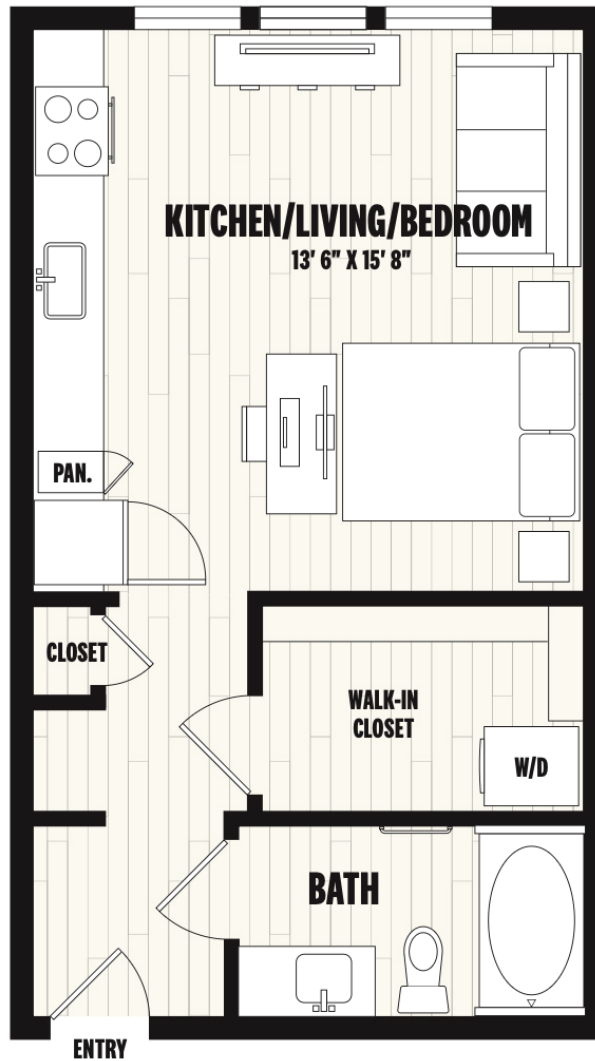

E1A

STUDIO / 1 BATH

474

SQ. FT.

TEN50

1050 Broadway | Denver, CO 80203

www.liveatten50.com

Floorplans are artist's rendering. All dimensions are approximate. Actual product and specifications may vary in dimension or detail.
Not all features are available in every rental home. Prices and availability are subject to change. Please see a representative for details.