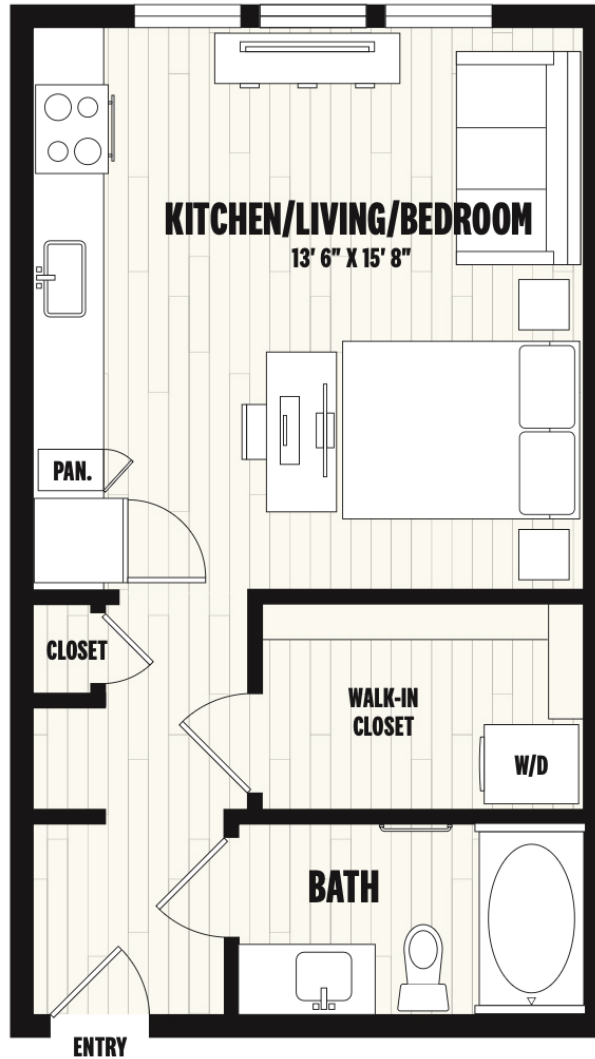

E1

STUDIO / 1 BATH

474

SQ. FT.

TEN50

1050 Broadway | Denver, CO 80203

www.liveatten50.com

Floorplans are artist's rendering. All dimensions are approximate. Actual product and specifications may vary in dimension or detail.
Not all features are available in every rental home. Prices and availability are subject to change. Please see a representative for details.