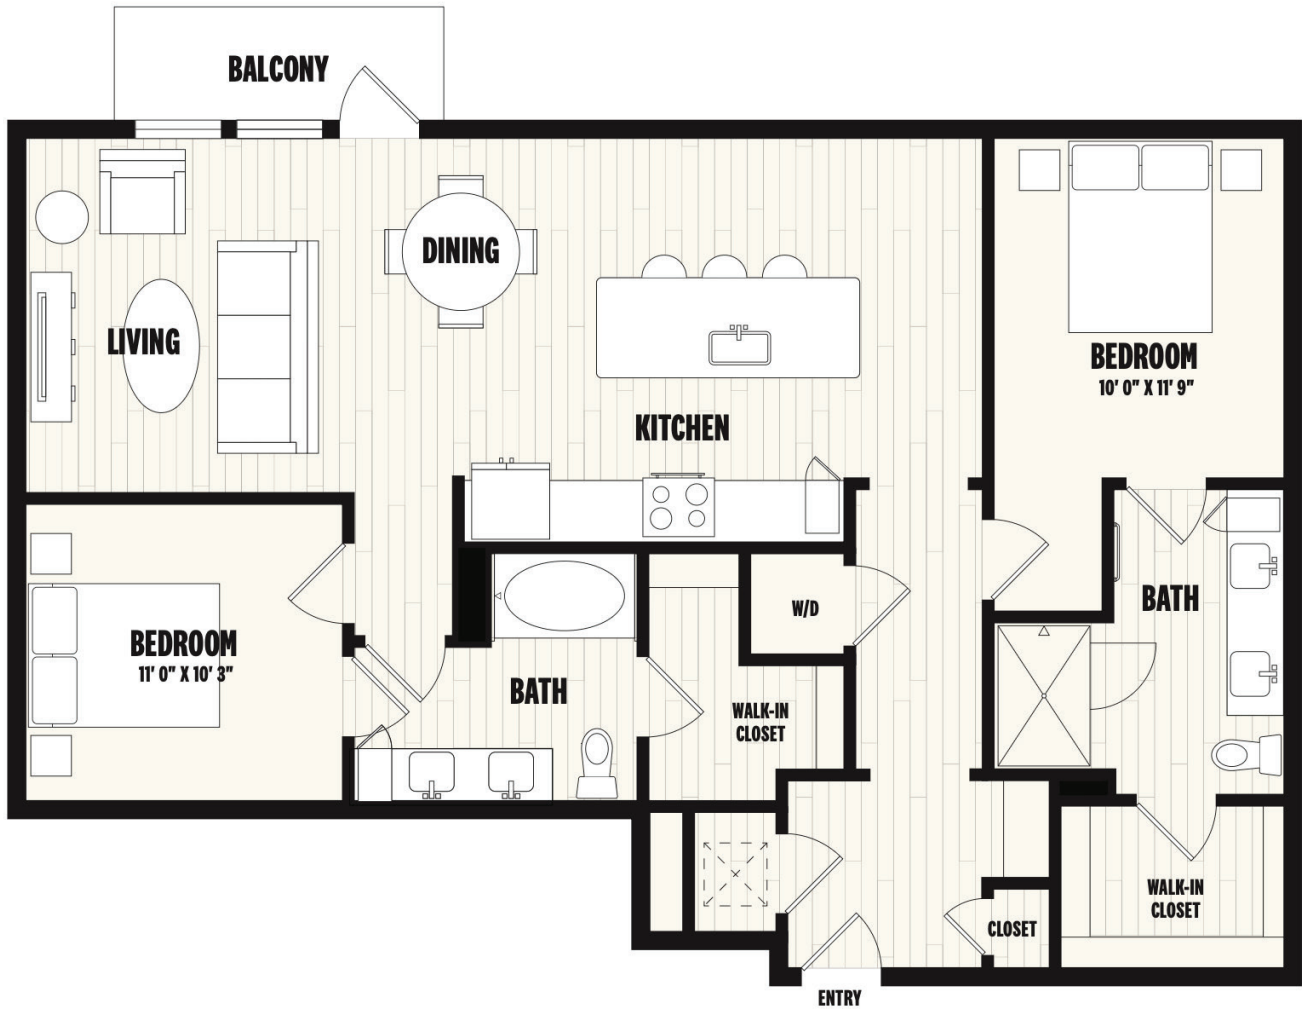

B6

2 BED / 2 BATH

1271

SQ. FT.

TEN50

1050 Broadway | Denver, CO 80203

www.liveatten50.com

Floorplans are artist's rendering. All dimensions are approximate. Actual product and specifications may vary in dimension or detail.
Not all features are available in every rental home. Prices and availability are subject to change. Please see a representative for details.