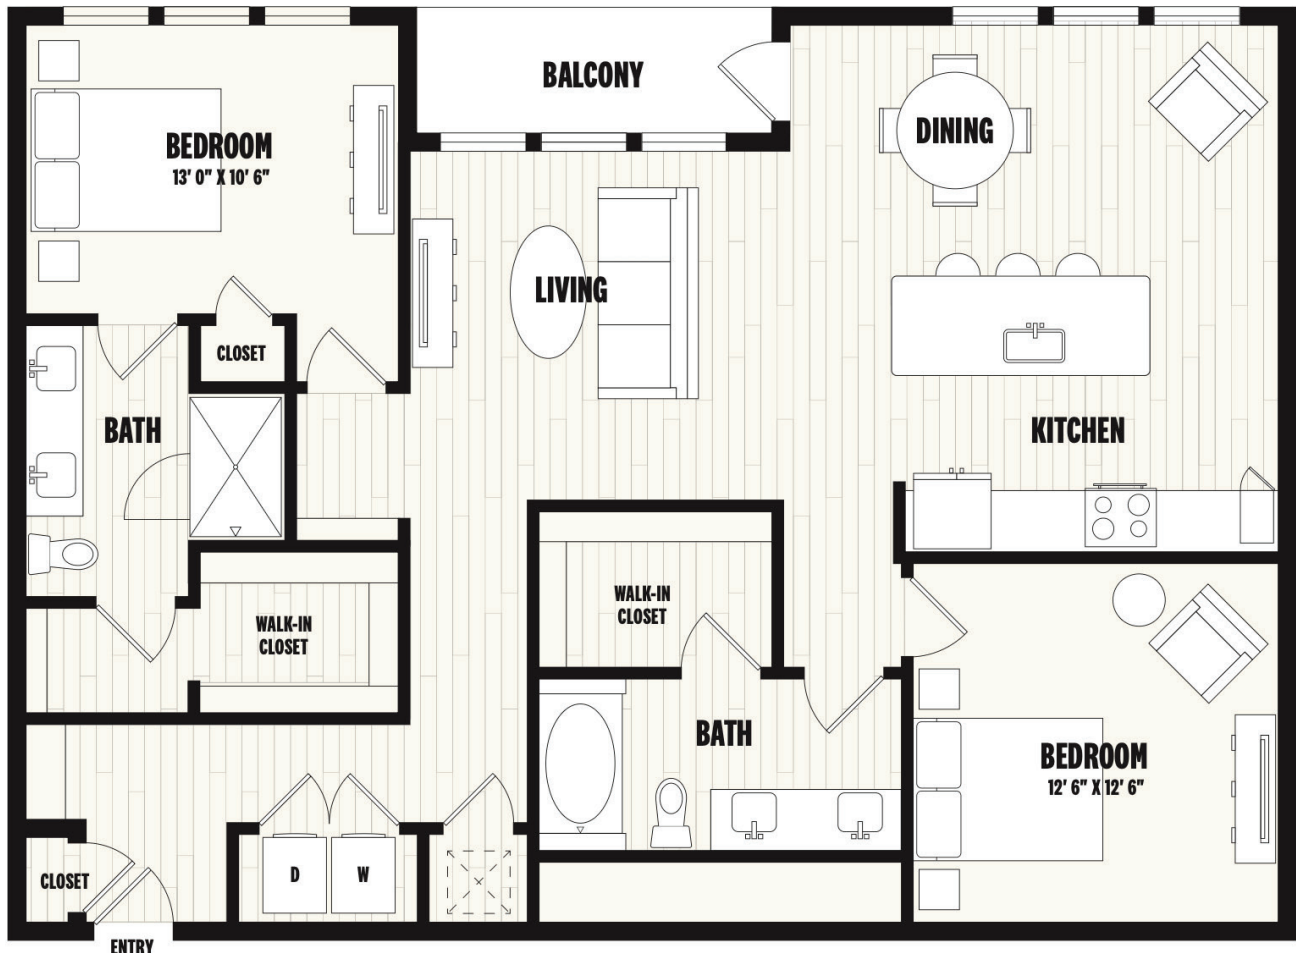

B5

2 BED / 2 BATH

1442

SQ. FT.

TEN50

1050 Broadway | Denver, CO 80203

www.liveatten50.com

Floorplans are artist's rendering. All dimensions are approximate. Actual product and specifications may vary in dimension or detail.
Not all features are available in every rental home. Prices and availability are subject to change. Please see a representative for details.