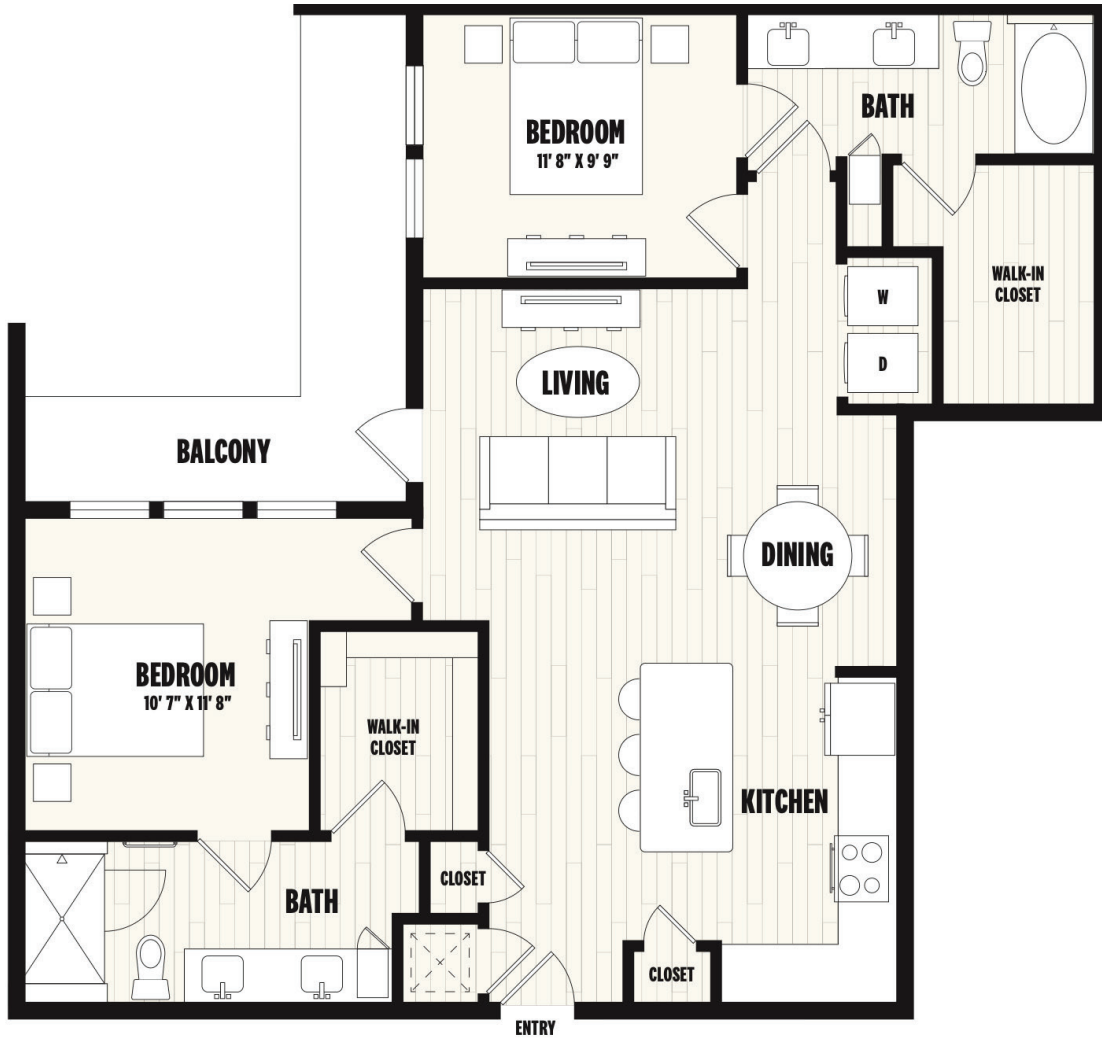

# B4

2 BED / 2 BATH

# 1249

SQ. FT.

# TEN50

1050 Broadway | Denver, CO 80203

[www.liveatten50.com](http://www.liveatten50.com)

Floorplans are artist's rendering. All dimensions are approximate. Actual product and specifications may vary in dimension or detail.  
Not all features are available in every rental home. Prices and availability are subject to change. Please see a representative for details.