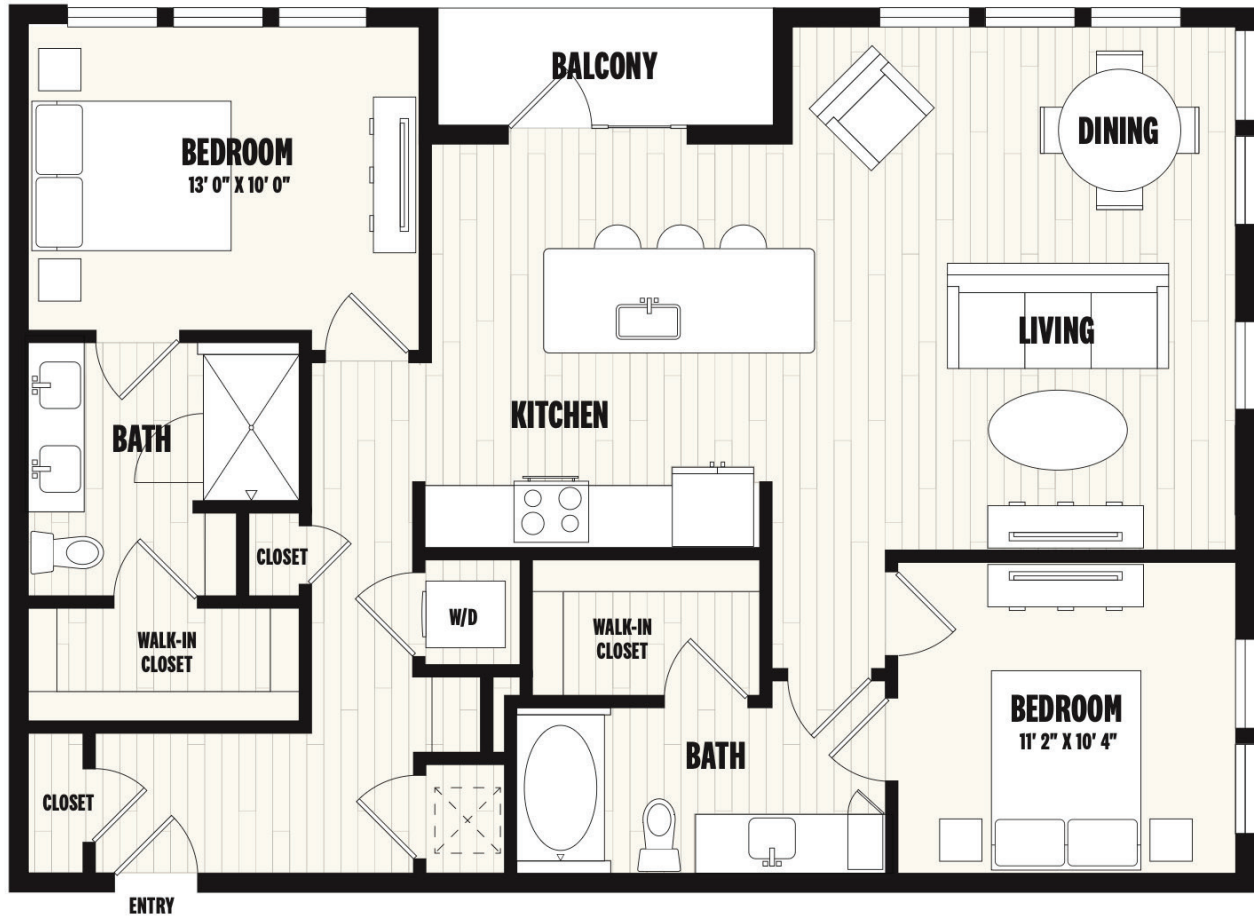

# B3

2 BED / 2 BATH

# 1221

SQ. FT.

# TEN50

1050 Broadway | Denver, CO 80203

[www.liveatten50.com](http://www.liveatten50.com)

Floorplans are artist's rendering. All dimensions are approximate. Actual product and specifications may vary in dimension or detail.  
Not all features are available in every rental home. Prices and availability are subject to change. Please see a representative for details.