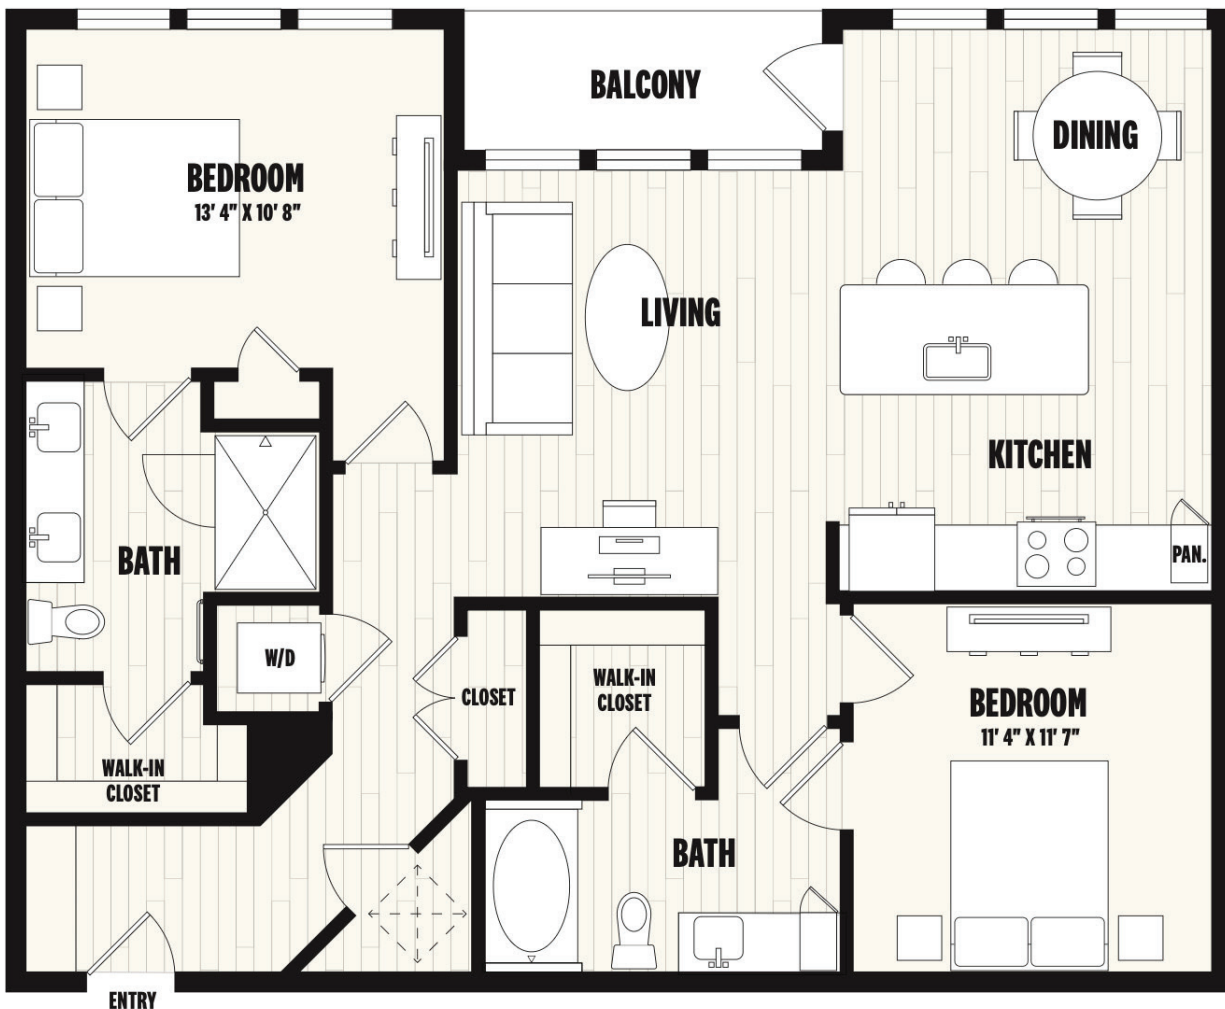

B1A

2 BED / 2 BATH

1205

SQ. FT.

TEN50

1050 Broadway | Denver, CO 80203

www.liveatten50.com

Floorplans are artist's rendering. All dimensions are approximate. Actual product and specifications may vary in dimension or detail. Not all features are available in every rental home. Prices and availability are subject to change. Please see a representative for details.