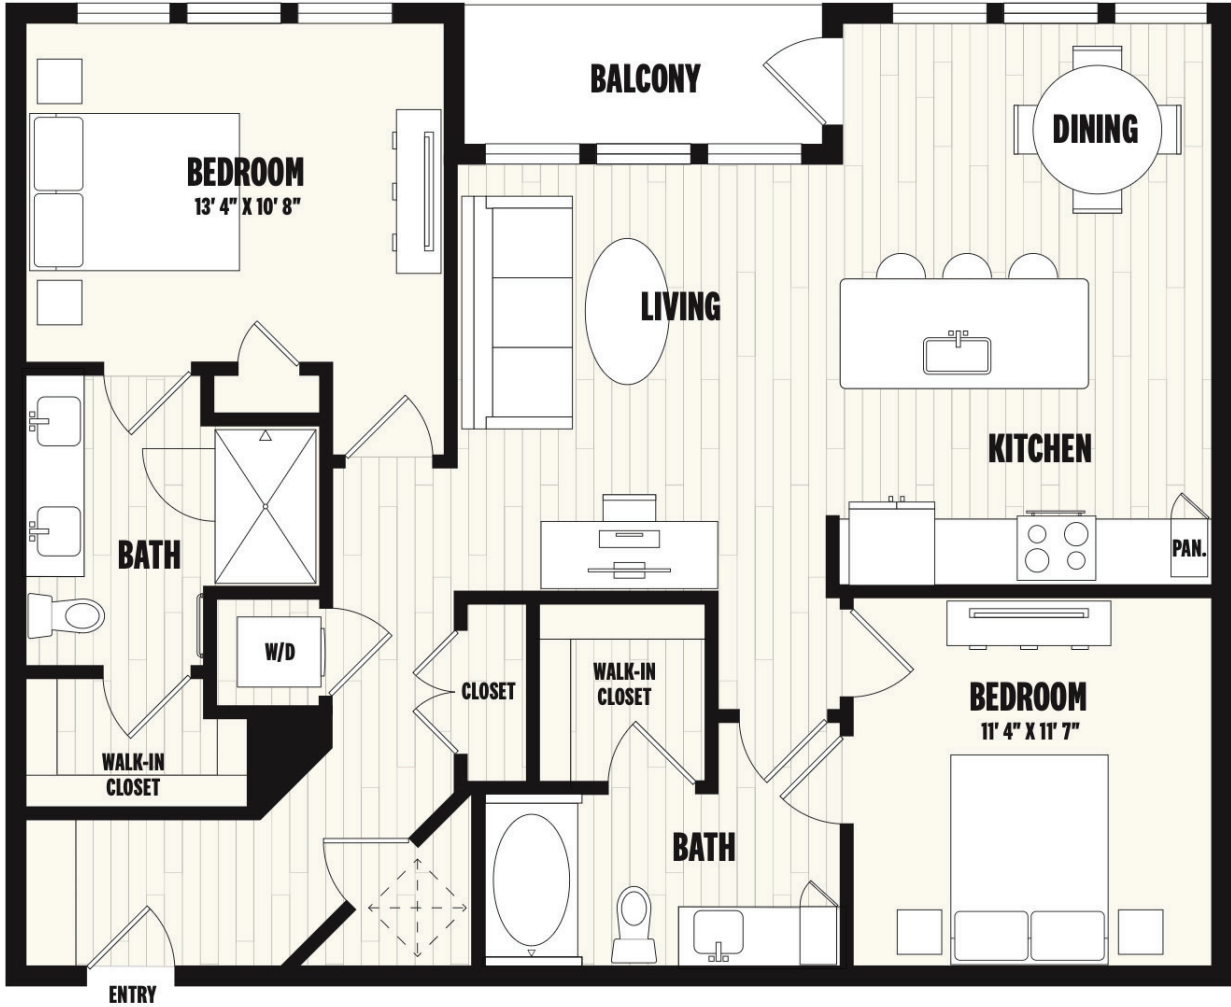

B1

2 BED / 2 BATH

1202

SQ. FT.

TEN50

1050 Broadway | Denver, CO 80203

www.liveatten50.com

Floorplans are artist's rendering. All dimensions are approximate. Actual product and specifications may vary in dimension or detail. Not all features are available in every rental home. Prices and availability are subject to change. Please see a representative for details.