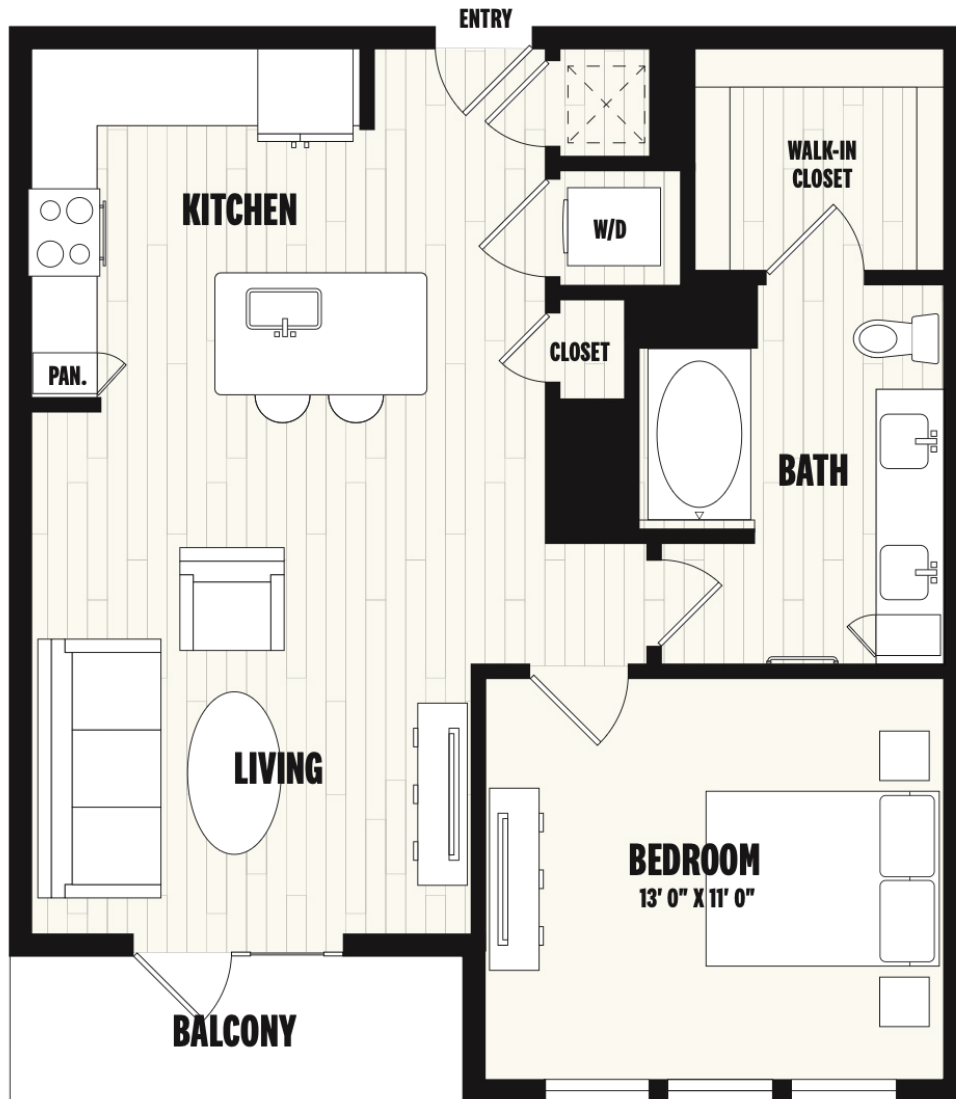

A7A

1 BED / 1 BATH

855

SQ. FT.

TEN50

1050 Broadway | Denver, CO 80203

www.liveatten50.com

Floorplans are artist's rendering. All dimensions are approximate. Actual product and specifications may vary in dimension or detail. Not all features are available in every rental home. Prices and availability are subject to change. Please see a representative for details.