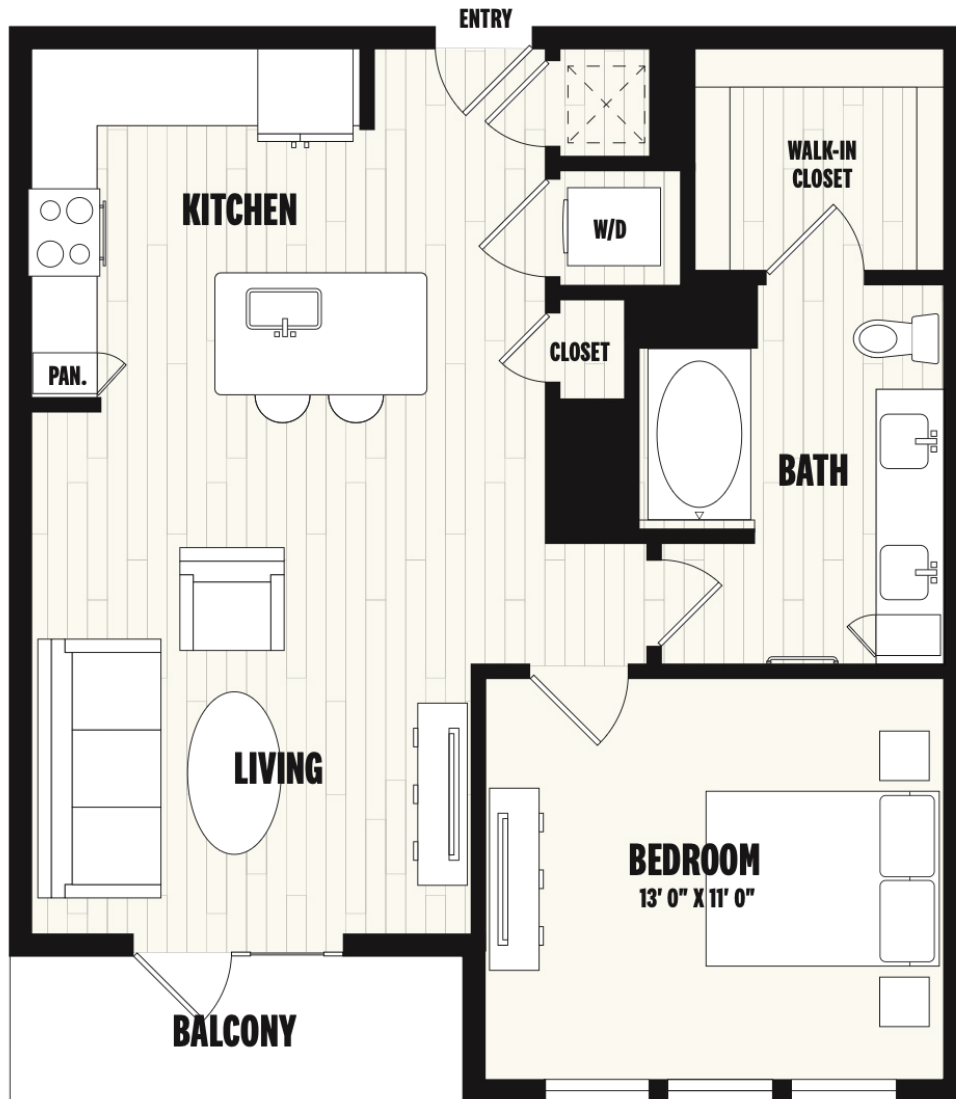

A7

1 BED / 1 BATH

836

SQ. FT.

TEN50

1050 Broadway | Denver, CO 80203

www.liveatten50.com

Floorplans are artist's rendering. All dimensions are approximate. Actual product and specifications may vary in dimension or detail. Not all features are available in every rental home. Prices and availability are subject to change. Please see a representative for details.