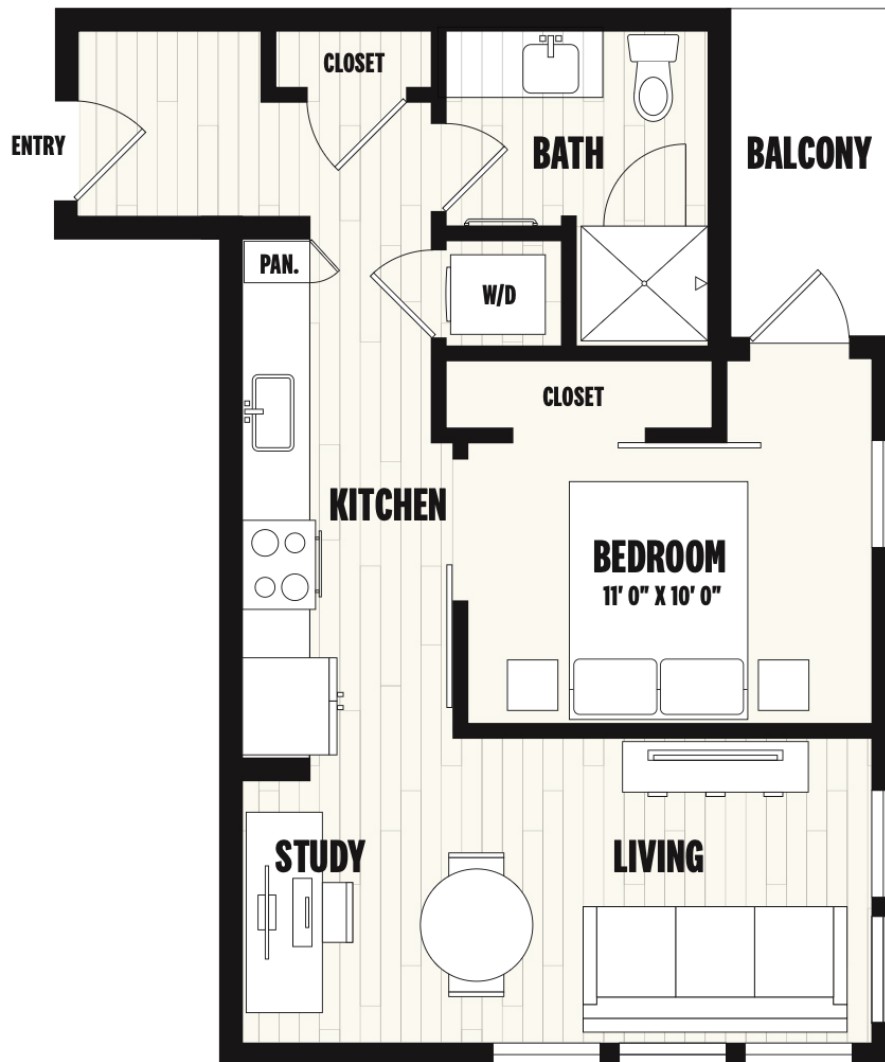

A6A

1 BED / 1 BATH

645

SQ. FT.

TEN50

1050 Broadway | Denver, CO 80203

www.liveatten50.com

Floorplans are artist's rendering. All dimensions are approximate. Actual product and specifications may vary in dimension or detail.
Not all features are available in every rental home. Prices and availability are subject to change. Please see a representative for details.