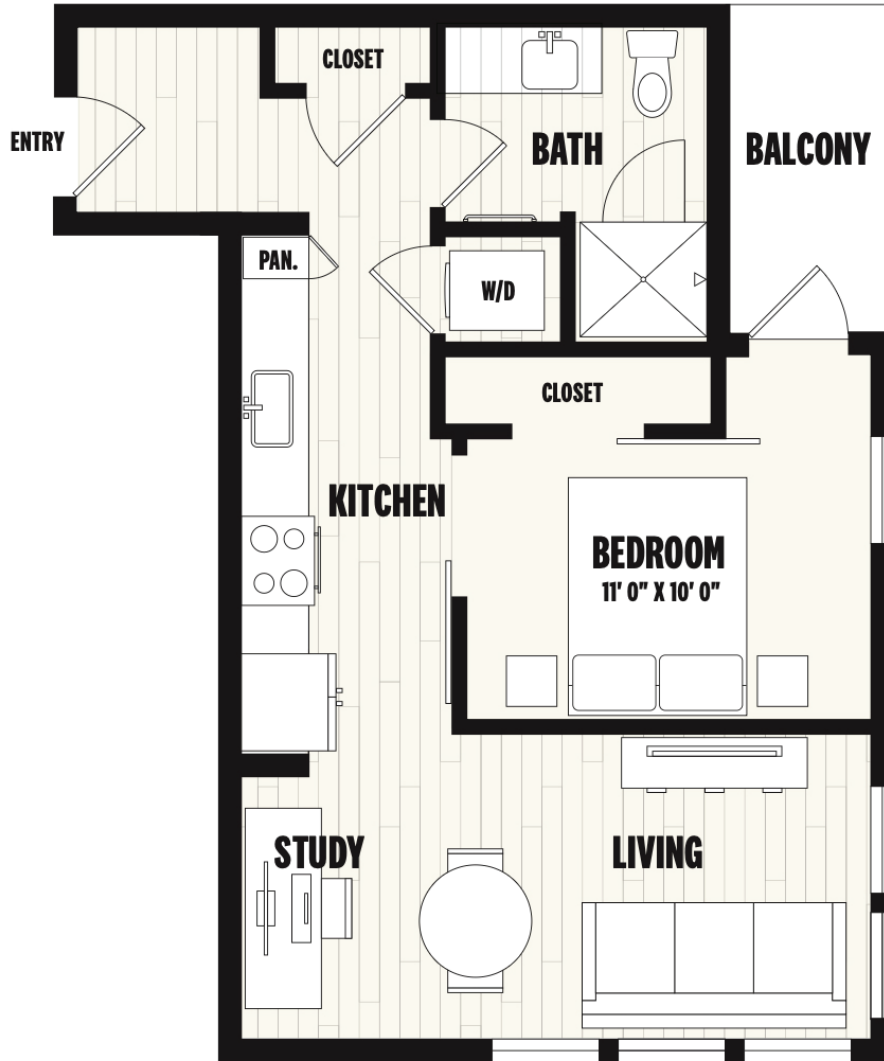

# A6

1 BED / 1 BATH

# 583

SQ. FT.

# TEN50

1050 Broadway | Denver, CO 80203

[www.liveatten50.com](http://www.liveatten50.com)

Floorplans are artist's rendering. All dimensions are approximate. Actual product and specifications may vary in dimension or detail.  
Not all features are available in every rental home. Prices and availability are subject to change. Please see a representative for details.