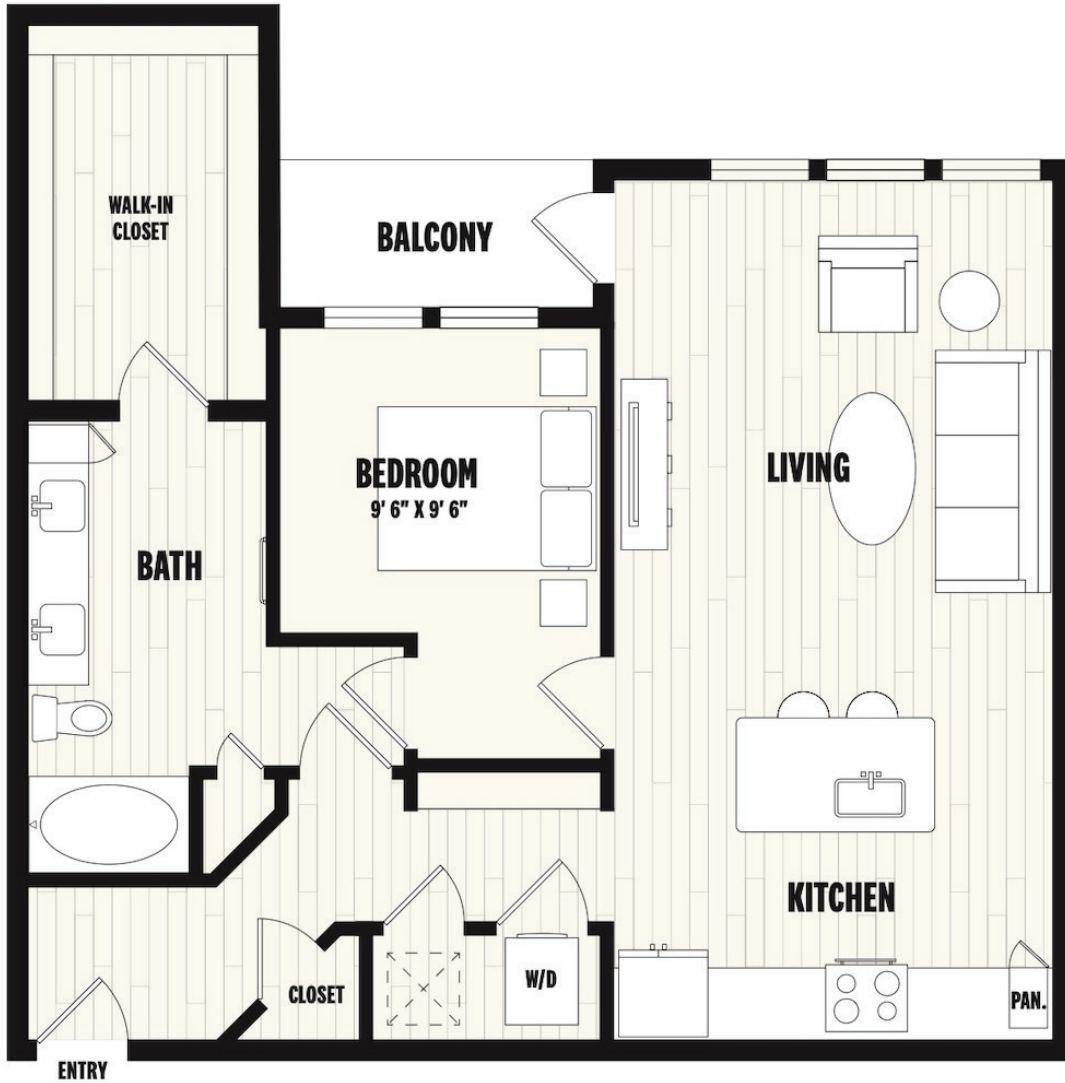

A4

1 BED / 1 BATH

926

SQ. FT.

TEN50

1050 Broadway | Denver, CO 80203

www.liveatten50.com

Floorplans are artist's rendering. All dimensions are approximate. Actual product and specifications may vary in dimension or detail.
Not all features are available in every rental home. Prices and availability are subject to change. Please see a representative for details.