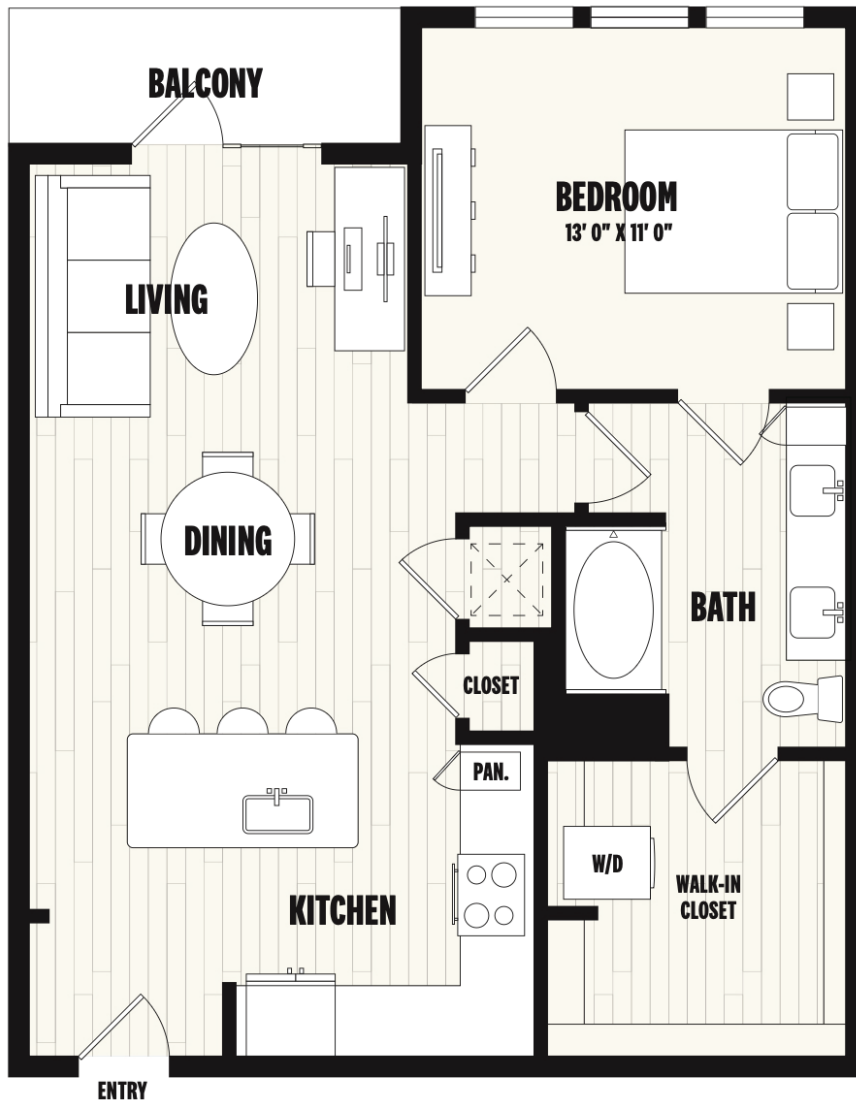

A3A

1 BED / 1 BATH

822

SQ. FT.

TEN50

1050 Broadway | Denver, CO 80203

www.liveatten50.com

Floorplans are artist's rendering. All dimensions are approximate. Actual product and specifications may vary in dimension or detail. Not all features are available in every rental home. Prices and availability are subject to change. Please see a representative for details.