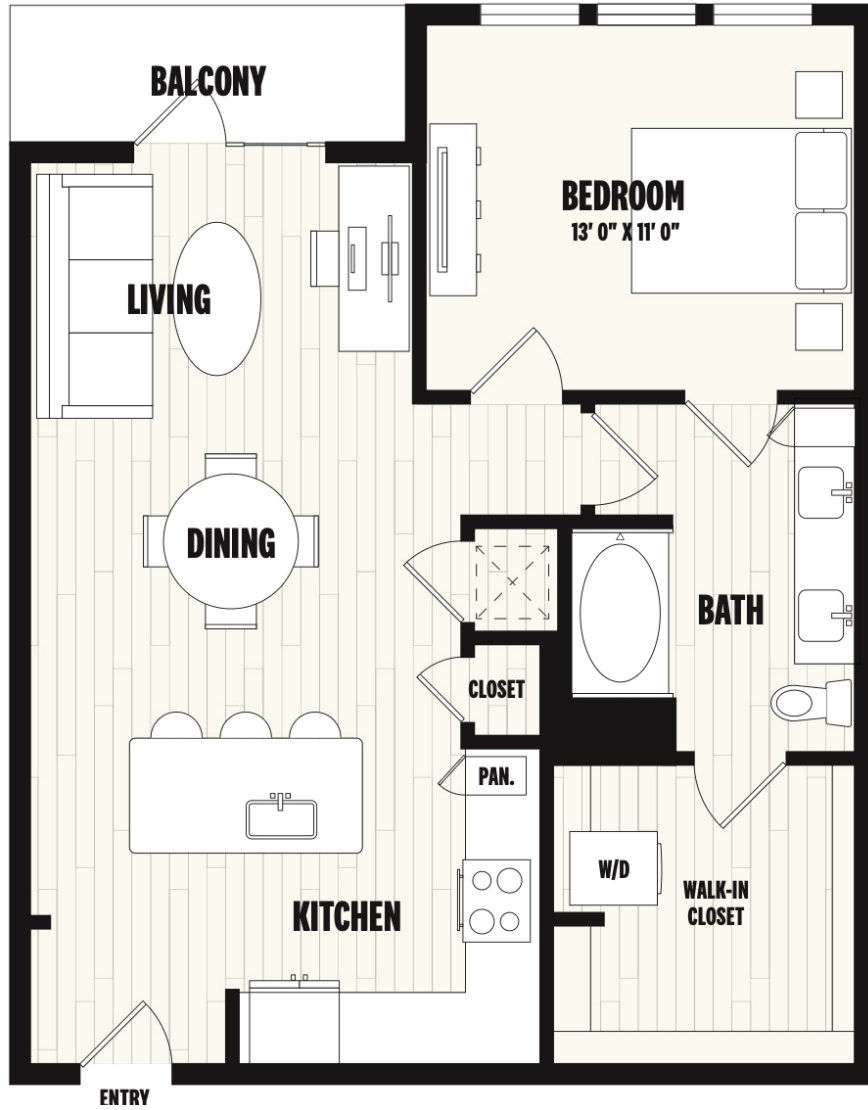

# A3

1 BED / 1 BATH

# 860

SQ. FT.

# TEN50

1050 Broadway | Denver, CO 80203

[www.liveatten50.com](http://www.liveatten50.com)

Floorplans are artist's rendering. All dimensions are approximate. Actual product and specifications may vary in dimension or detail. Not all features are available in every rental home. Prices and availability are subject to change. Please see a representative for details.