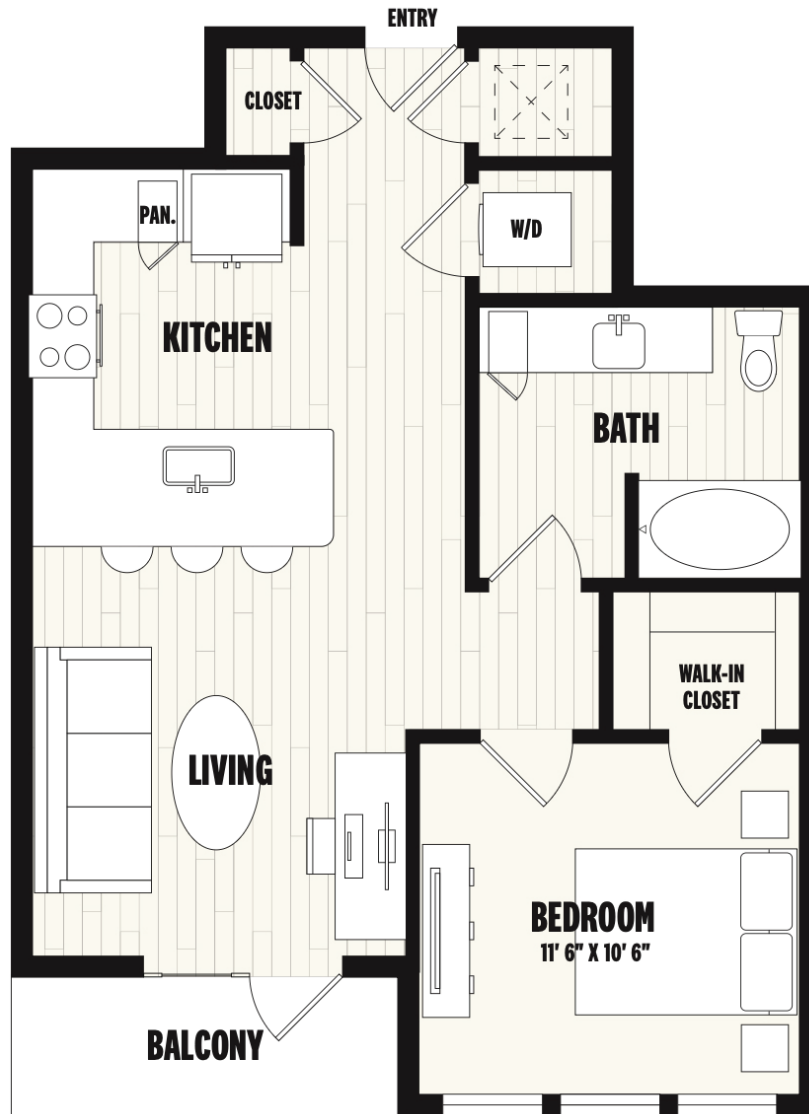

# A2A

1 BED / 1 BATH

# 762

SQ. FT.

# TEN50

1050 Broadway | Denver, CO 80203

[www.liveatten50.com](http://www.liveatten50.com)

Floorplans are artist's rendering. All dimensions are approximate. Actual product and specifications may vary in dimension or detail.  
Not all features are available in every rental home. Prices and availability are subject to change. Please see a representative for details.