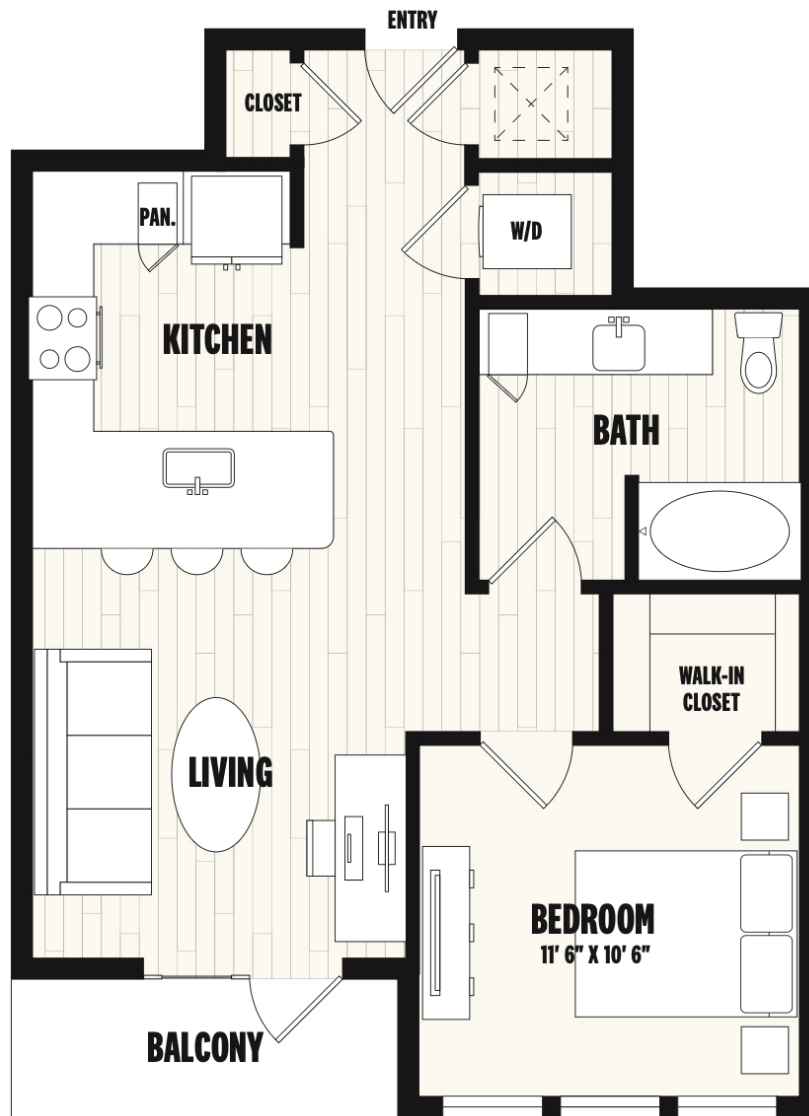

A2

1 BED / 1 BATH

728

SQ. FT.

TEN50

1050 Broadway | Denver, CO 80203

www.liveatten50.com

Floorplans are artist's rendering. All dimensions are approximate. Actual product and specifications may vary in dimension or detail.
Not all features are available in every rental home. Prices and availability are subject to change. Please see a representative for details.