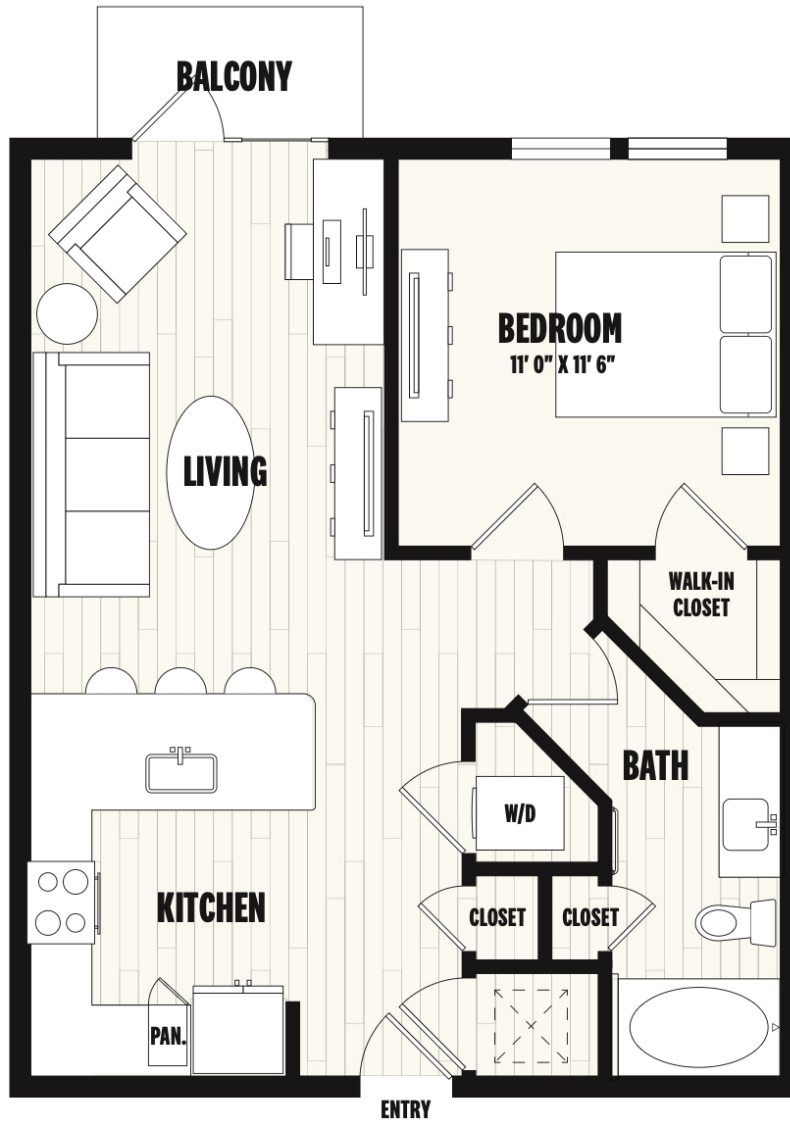

A1C

1 BED / 1 BATH

782

SQ. FT.

TEN50

1050 Broadway | Denver, CO 80203

www.liveatten50.com

Floorplans are artist's rendering. All dimensions are approximate. Actual product and specifications may vary in dimension or detail.
Not all features are available in every rental home. Prices and availability are subject to change. Please see a representative for details.