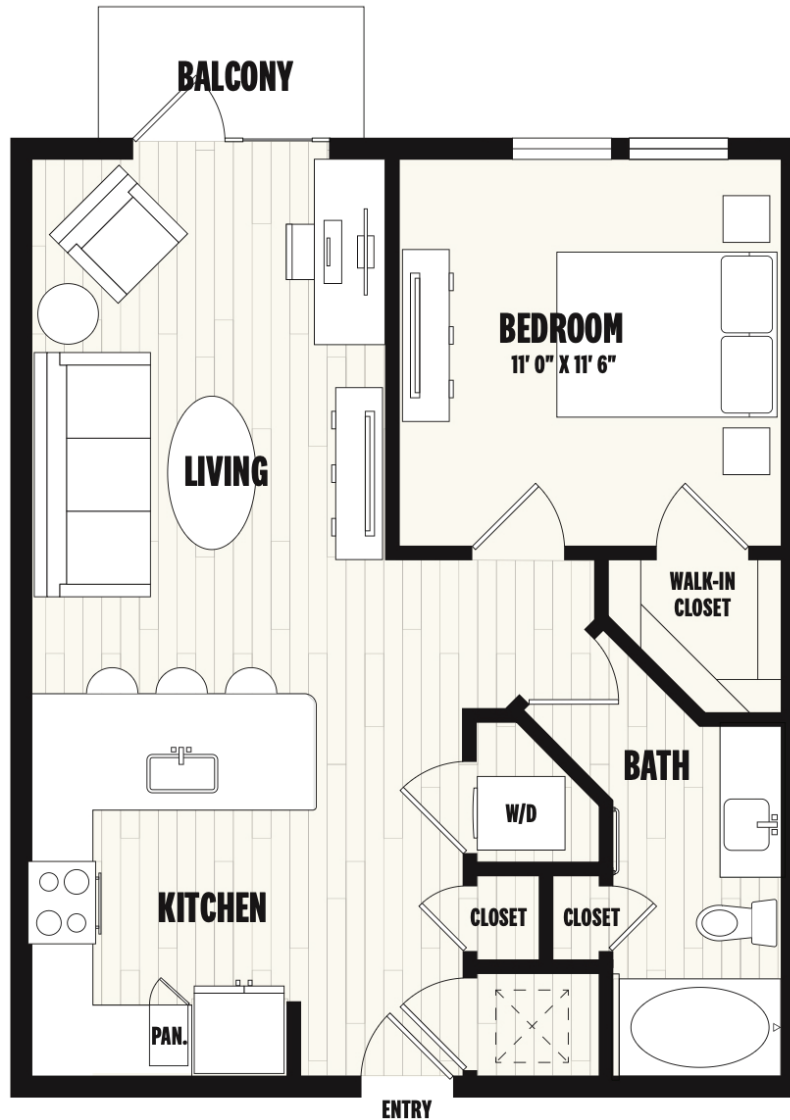

# A1B

1 BED / 1 BATH

# 781

SQ. FT.

# TEN50

1050 Broadway | Denver, CO 80203

[www.liveatten50.com](http://www.liveatten50.com)

Floorplans are artist's rendering. All dimensions are approximate. Actual product and specifications may vary in dimension or detail.  
Not all features are available in every rental home. Prices and availability are subject to change. Please see a representative for details.