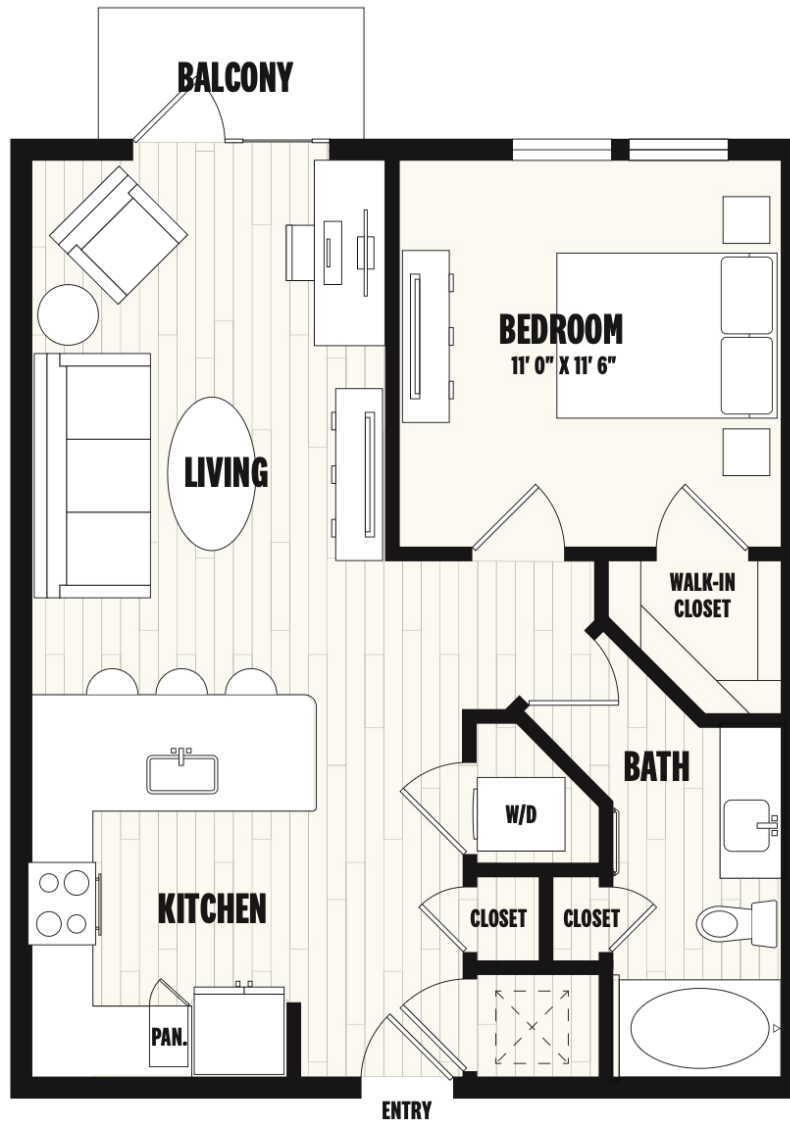

A1A

1 BED / 1 BATH

783

SQ. FT.

TEN50

1050 Broadway | Denver, CO 80203

www.liveatten50.com

Floorplans are artist's rendering. All dimensions are approximate. Actual product and specifications may vary in dimension or detail.
Not all features are available in every rental home. Prices and availability are subject to change. Please see a representative for details.