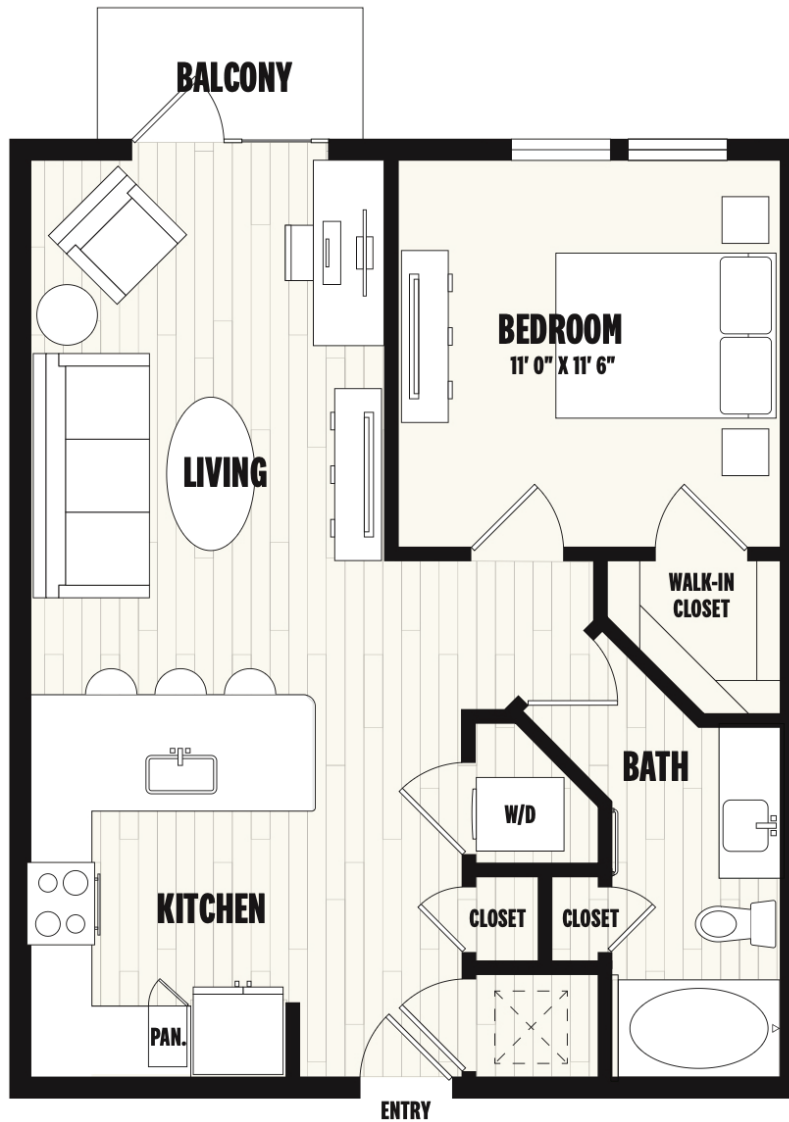

A1

1 BED / 1 BATH

728

SQ. FT.

TEN50

1050 Broadway | Denver, CO 80203

www.liveatten50.com

Floorplans are artist's rendering. All dimensions are approximate. Actual product and specifications may vary in dimension or detail.
Not all features are available in every rental home. Prices and availability are subject to change. Please see a representative for details.