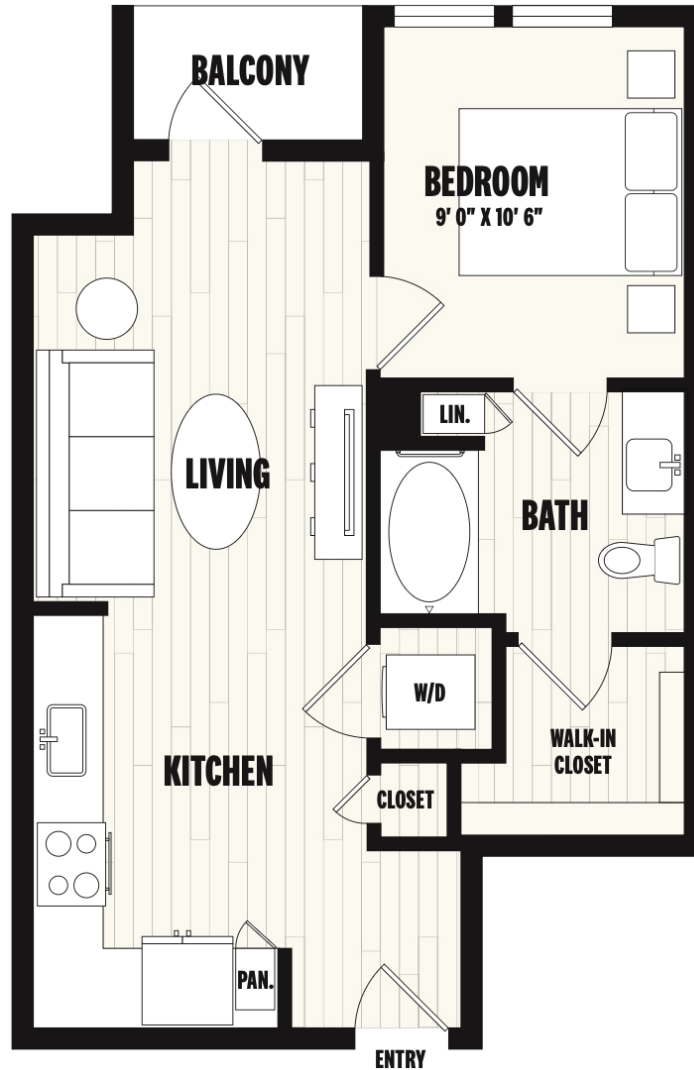

A0C

1 BED / 1 BATH

588

SQ. FT.

TEN50

1050 Broadway | Denver, CO 80203

www.liveatten50.com

Floorplans are artist's rendering. All dimensions are approximate. Actual product and specifications may vary in dimension or detail.
Not all features are available in every rental home. Prices and availability are subject to change. Please see a representative for details.