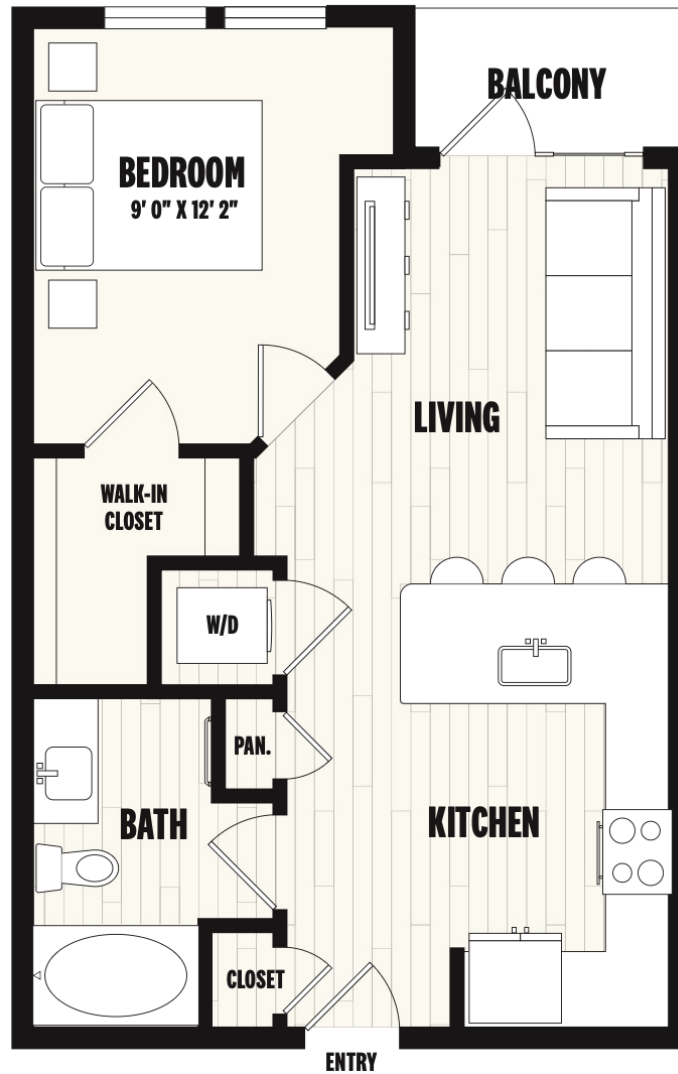

A0B

1 BED / 1 BATH

627

SQ. FT.

TEN50

1050 Broadway | Denver, CO 80203

www.liveatten50.com

Floorplans are artist's rendering. All dimensions are approximate. Actual product and specifications may vary in dimension or detail.
Not all features are available in every rental home. Prices and availability are subject to change. Please see a representative for details.