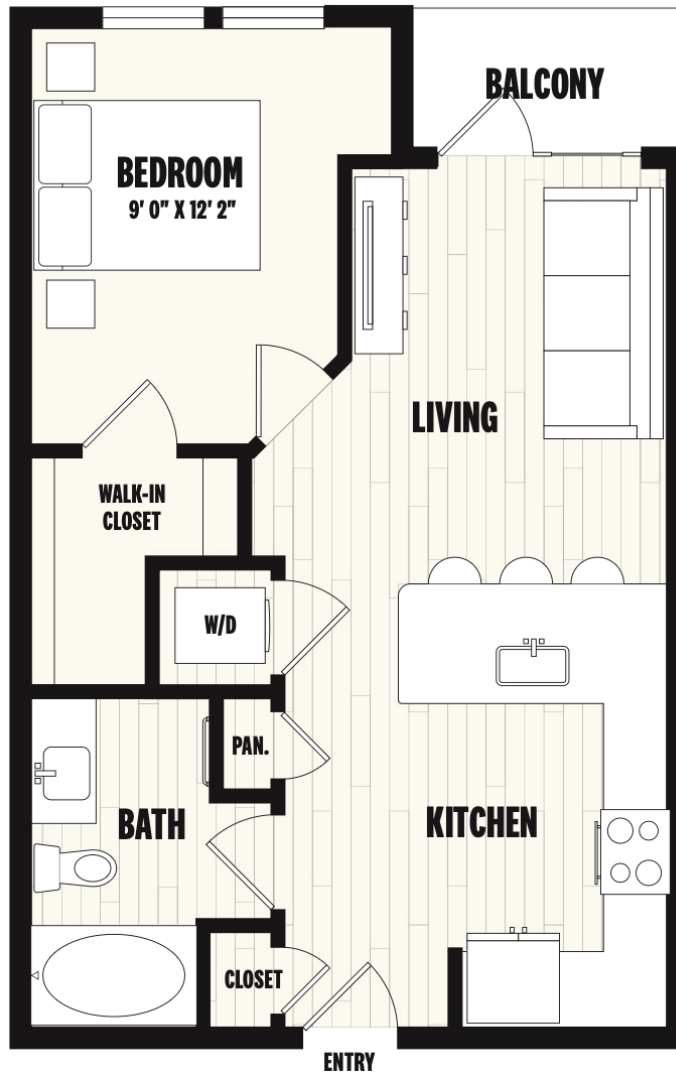

A0A

1 BED / 1 BATH

612

SQ. FT.

TEN50

1050 Broadway | Denver, CO 80203

www.liveatten50.com

Floorplans are artist's rendering. All dimensions are approximate. Actual product and specifications may vary in dimension or detail.
Not all features are available in every rental home. Prices and availability are subject to change. Please see a representative for details.