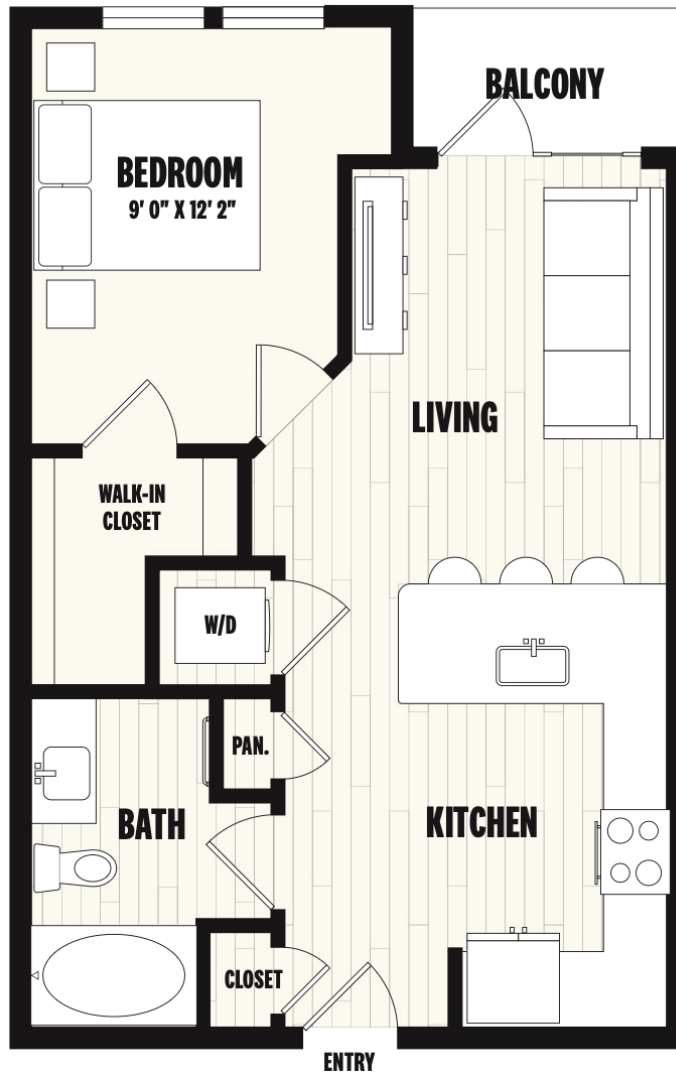

# A0

1 BED / 1 BATH

# 609

SQ. FT.

# TEN50

1050 Broadway | Denver, CO 80203

[www.liveatten50.com](http://www.liveatten50.com)

Floorplans are artist's rendering. All dimensions are approximate. Actual product and specifications may vary in dimension or detail.  
Not all features are available in every rental home. Prices and availability are subject to change. Please see a representative for details.